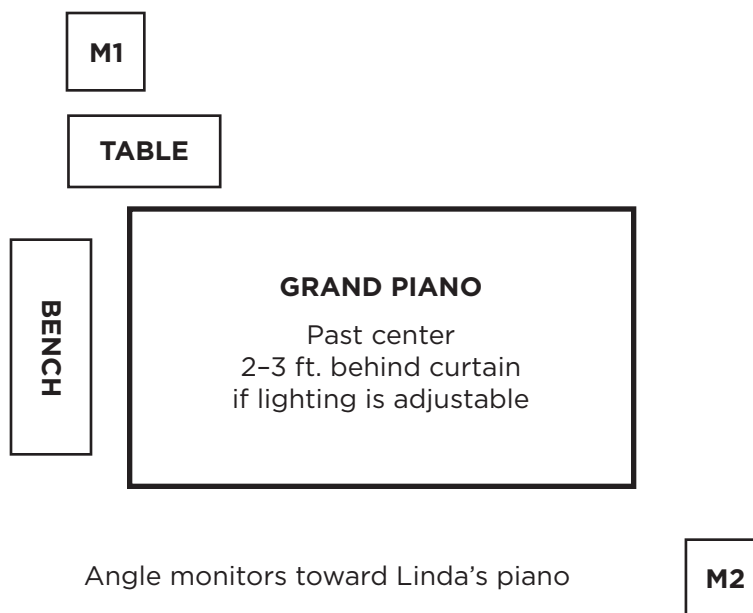

The **AMERICAN PIANO SHOW**
starring *Linda Gentile*

SOLO SHOW STAGE PLOT

M=MONITORS: Total of 3

BOOM STANDS: Total of 1 – one left of piano for Linda's vocals

VIDEO PROJECTION: If available, PIANO will be center. If none, piano BENCH will be center.

CLOSED CURTAINS: before show begins. Curtains open after intro and simultaneous with CD Track 1.

CURTAIN CLOSED

AUDIENCE SEATING

expertPerformers
extraordinaryentertainment

1-877-493-7913

experts@expertperformers.com